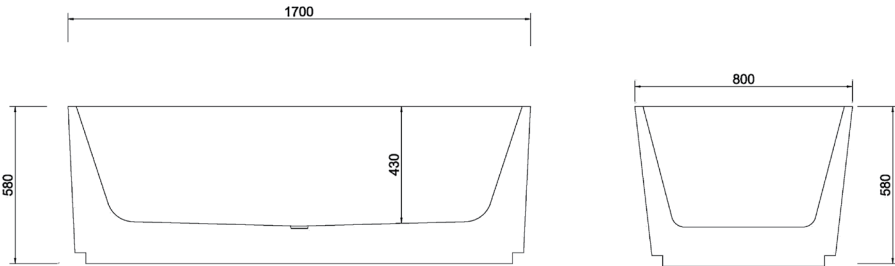

Maintenance & Care

- Clean with mild soapy water using a microfibre cloth after every use.
- Do not use harsh and abrasive detergents, liquids, or pastes.
- Do not use excessive pressure while cleaning.
- Add essential oils only after the water has run in the bath. Spot test using a drop of essential oil on a concealed area of the bathtub to ensure they won't stain the bath.