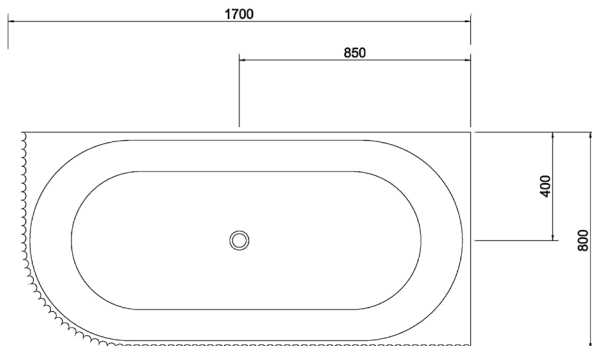

Maintenance & Care

- Clean with mild soapy water using a microfibre cloth after every use.
- Do not use harsh and abrasive detergents, liquids, or pastes.
- Do not use excessive pressure while cleaning.
- Add essential oils only after the water has run in the bath. Spot test using a drop of essential oil on a concealed area of the bathtub to ensure they won't stain the bath.