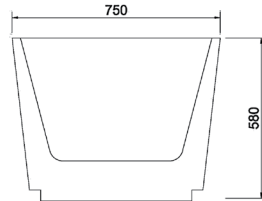

Installation Manual

Additional Information:

- In order to fully benefit from warranty claims, please ensure products are installed by a licensed plumber.
- All measurements are in millimeters.
- Dimensions are nominal and subject to normal manufacturing variations. Please

allow +/- 15 mm tolerance.

- For mark-ups & roughing-in, always use actual product measurement.
- Specifications may vary without notice as part of our continuous improvement practices.