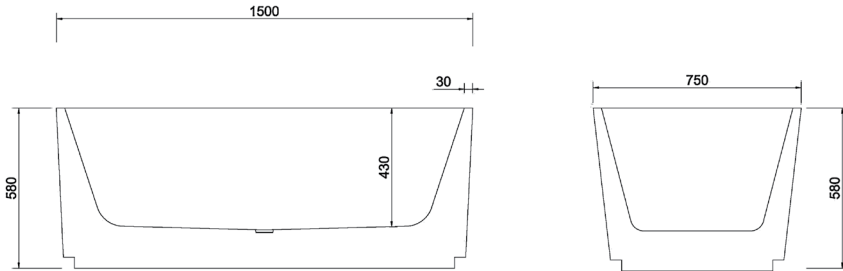

Installation Manual

Additional Information:

- In order to fully benefit from warranty claims, please ensure products are installed by a licensed plumber.
- All measurements are in millimeters.
- Dimensions are nominal and subject to normal manufacturing variations. Please

allow +/- 15 mm tolerance.

- For mark-ups & roughing-in, always use actual product measurement.
- Specifications may vary without notice as part of our continuous improvement practices.