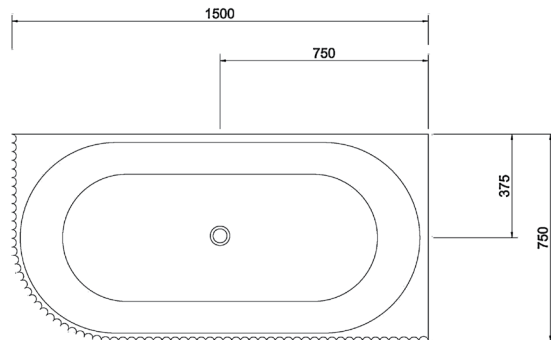

Installation Manual

Additional Information:

- In order to fully benefit from warranty claims, please ensure products are installed by a licensed plumber.
- All measurements are in millimeters.
- Dimensions are nominal and subject to normal manufacturing variations. Please

allow +/- 15 mm tolerance.

- For mark-ups & roughing-in, always use actual product measurement.
- Specifications may vary without notice as part of our continuous improvement practices.