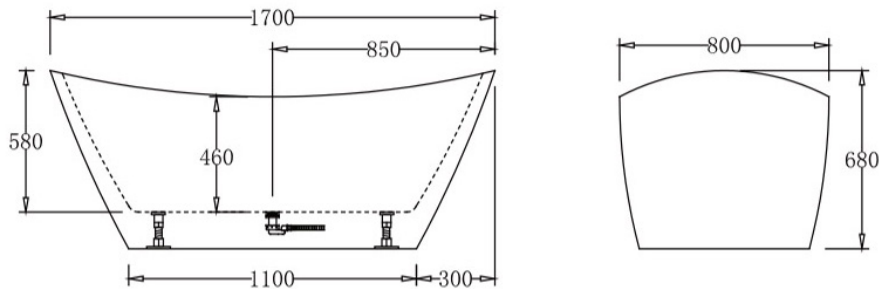

MAINTENANCE & CARE

- Clean with mild soapy water using a microfibre cloth after every use.
- Do not use harsh and abrasive detergents, liquids, or pastes.
- Do not use excessive pressure while cleaning.
- Add essential oils only after the water has run in the bath. Spot test using a drop of essential oil on a concealed area of the bathtub to ensure they won't stain the bath.