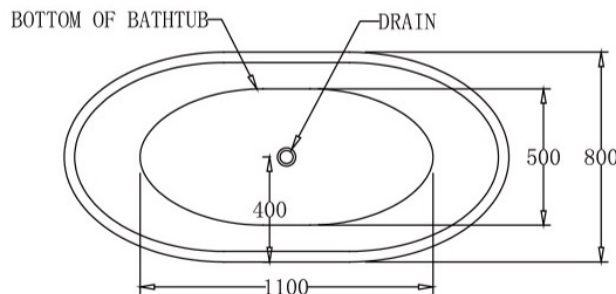

MAINTENANCE & CARE

- Clean with mild soapy water using a microfibre cloth after every use.
- Do not use harsh and abrasive detergents, liquids, or pastes.
- Do not use excessive pressure while cleaning.
- Add essential oils only after the water has run in the bath. Spot test using a drop of essential oil on a concealed area of the bathtub to ensure they won't stain the bath.