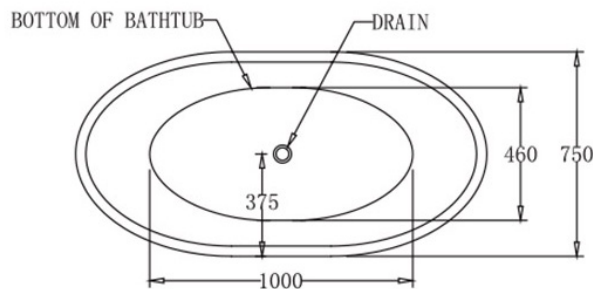

Lyon Freestanding Bath

SPECIFICATIONS

| Code | Size | Capacity | Net Weight | Gross Weight |
|---------|------------------------|------------|------------|--------------|
| BTL1500 | 1500mm x 750mm x 680mm | 255 Litres | 36 Kg | 44 Kg |

FEATURES

- Modern slim edge design
- Internal steel support frame
- UV Stablised Sanitary grade acrylic
- Adjustable steel legs
- Lumbar support
- Fittings/Pop up is not included
- 10 YR Warranty

COLORS

INSTALLATION MANUAL

Additional Information:

- In order to fully benefit from warranty claims, please ensure products are installed by a licensed plumber.
- All measurements are in millimeters.
- Dimensions are nominal and subject to normal manufacturing variations. Please

allow +/- 15 mm tolerance.

- For mark-ups & roughing-in, always use actual product measurement.
- Specifications may vary without notice as part of our continuous improvement practices.