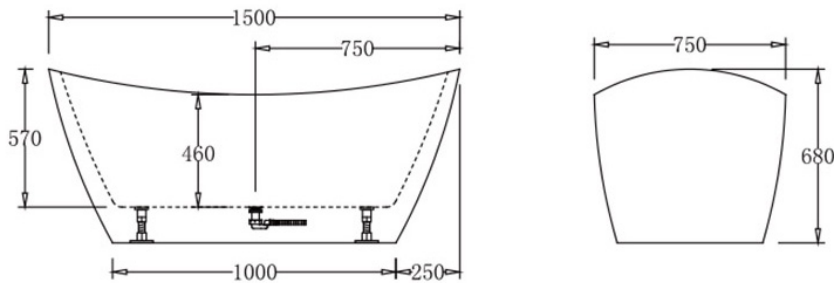

INSTALLATION MANUAL

Additional Information:

- In order to fully benefit from warranty claims, please ensure products are installed by a licensed plumber.
- All measurements are in millimeters.
- -Dimensions are nominal and subject to normal manufacturing variations. Please

allow +/- 15 mm tolerance.

- For mark-ups & roughing-in, always use actual product measurement.
- Specifications may vary without notice as part of our continuous improvement practices.